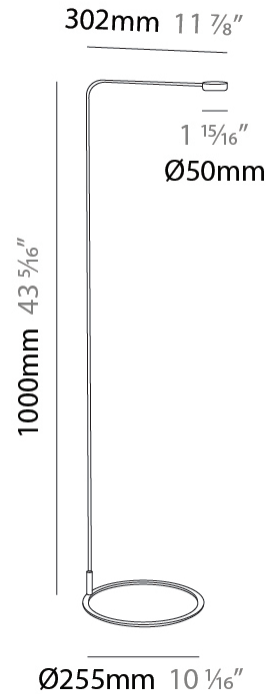

GENERAL

Series: Dot
 Brand: Platek
 Division: Exterior
 Mounting Type: Post
 Mounting Location: Above Ground
 Subcategory: Bollard - Garden

PHYSICAL

Shape: Disc
 Diameter (mm): 32
 Diameter (in): 1 ¼
 Height (mm): 600
 Height (in): 23 ⅝
 Extension (mm): 177
 Extension (in): 6 15/16
 Light Distribution: Direct
 Screws: No visible screws
 Fixture Finish: SST
 Fixture Material: Stainless Steel AISI 316L

GENERAL

Series: Dot
 Brand: Platek
 Division: Exterior
 Mounting Type: Post
 Mounting Location: Above Ground
 Subcategory: Bollard - Garden

PHYSICAL

Shape: Disc
 Diameter (mm): 32
 Diameter (in): 1 1/4
 Height (mm): 1000
 Height (in): 39 3/8
 Extension (mm): 177
 Extension (in): 6 15/16
 Light Distribution: Direct
 Screws: No visible screws
 Fixture Finish: SST
 Fixture Material: Stainless Steel AISI 316L

GENERAL

Series: Dot
 Brand: Platek
 Division: Exterior
 Mounting Type: Portable
 Mounting Location: Above Ground
 Subcategory: Floor

PHYSICAL

Shape: Disc
 Diameter (mm): 255.5
 Diameter (in): 10 1/16
 Height (mm): 1105
 Height (in): 43 1/2
 Extension (mm): 302.5
 Extension (in): 11 15/16
 Light Distribution: Direct
 Screws: No visible screws
 Fixture Finish: SST
 Fixture Material: Stainless Steel AISI 316L

LED

Color Temperature (°K): 2700 / 3000
 Max. Delivered Lumen (lm): 215
 Nominal Lumen (lm): 240
 CRI: >90 CRI
 Lamp Life (hrs): 60000

OPTICAL

Optic°: 120

RATINGS AND CERTIFICATIONS

Certified By: Certified for North American Standards
 IP rating: IP65
 IK Rating: IK05
 Upon Request: Higher Maximum Ambient Temperature