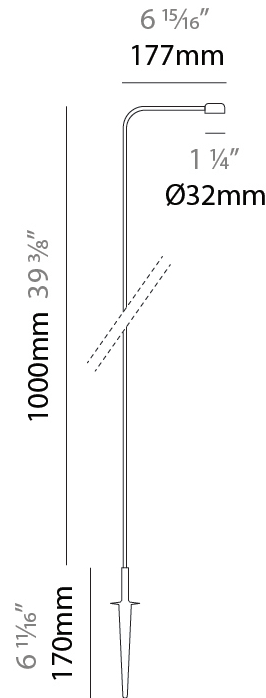

GENERAL

Series: Dot
 Brand: Platek
 Division: Exterior
 Mounting Type: Post
 Mounting Location: Above Ground
 Subcategory: Bollard - Garden

PHYSICAL

Shape: Disc
 Diameter (mm): 32
 Diameter (in): 1 ¼
 Height (mm): 600
 Height (in): 23 ⅝
 Extension (mm): 177
 Extension (in): 6 15/16
 Light Distribution: Direct
 Screws: No visible screws
 Fixture Finish: SST
 Fixture Material: Stainless Steel AISI 316L

GENERAL

Series: Dot
 Brand: Platek
 Division: Exterior
 Mounting Type: Post
 Mounting Location: Above Ground
 Subcategory: Bollard - Garden

PHYSICAL

Shape: Disc
 Diameter (mm): 32
 Diameter (in): 1 1/4
 Height (mm): 1000
 Height (in): 39 3/8
 Extension (mm): 177
 Extension (in): 6 15/16
 Light Distribution: Direct
 Screws: No visible screws
 Fixture Finish: SST
 Fixture Material: Stainless Steel AISI 316L

LED

Color Temperature (°K): 2700 / 3000
 Max. Delivered Lumen (lm): 145
 Nominal Lumen (lm): 175
 CRI: >90 CRI
 Lamp Life (hrs): 60000

OPTICAL

Optic°: 120

RATINGS AND CERTIFICATIONS

Certified By: Certified for North American Standards
 IP rating: IP65
 IK Rating: IK05
 Upon Request: Higher Maximum Ambient Temperature

GENERAL

Series: Dot
 Brand: Platek
 Division: Exterior
 Mounting Type: Portable
 Mounting Location: Above Ground
 Subcategory: Floor

PHYSICAL

Shape: Disc
 Diameter (mm): 255.5
 Diameter (in): 10 1/16
 Height (mm): 1105
 Height (in): 43 1/2
 Extension (mm): 302.5
 Extension (in): 11 15/16
 Light Distribution: Direct
 Screws: No visible screws
 Fixture Finish: SST
 Fixture Material: Stainless Steel AISI 316L