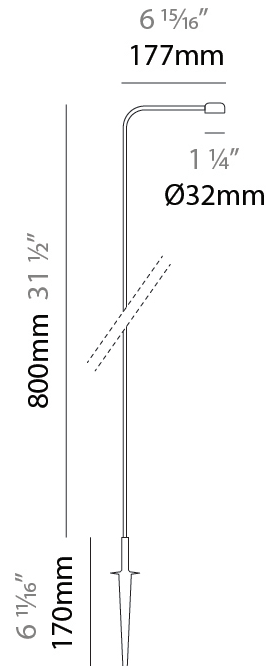

GENERAL

Series: Dot
 Brand: Platek
 Division: Exterior
 Mounting Type: Post
 Mounting Location: Above Ground
 Subcategory: Bollard - Garden

PHYSICAL

Shape: Disc
 Diameter (mm): 32
 Diameter (in): 1 ¼
 Height (mm): 600
 Height (in): 23 ⅝
 Extension (mm): 177
 Extension (in): 6 15/16
 Light Distribution: Direct
 Screws: No visible screws
 Fixture Finish: SST
 Fixture Material: Stainless Steel AISI 316L

GENERAL

Series: Dot
 Brand: Platek
 Division: Exterior
 Mounting Type: Post
 Mounting Location: Above Ground
 Subcategory: Bollard - Garden

PHYSICAL

Shape: Disc
 Diameter (mm): 32
 Diameter (in): 1 ¼
 Height (mm): 800
 Height (in): 31 ½
 Extension (mm): 177
 Extension (in): 6 15/16
 Light Distribution: Direct
 Screws: No visible screws
 Fixture Finish: SST
 Fixture Material: Stainless Steel AISI 316L

LED

Color Temperature (°K): 2700 / 3000
 Max. Delivered Lumen (lm): 145
 Nominal Lumen (lm): 175
 CRI: >90 CRI
 Lamp Life (hrs): 60000

OPTICAL

Optic°: 120

RATINGS AND CERTIFICATIONS

Certified By: Certified for North American Standards
 IP rating: IP65
 IK Rating: IK05
 Upon Request: Higher Maximum Ambient Temperature

GENERAL

Series: Dot
 Brand: Platek
 Division: Exterior
 Mounting Type: Post
 Mounting Location: Above Ground
 Subcategory: Bollard - Garden

PHYSICAL

Shape: Disc
 Diameter (mm): 32
 Diameter (in): 1 1/4
 Height (mm): 1000
 Height (in): 39 3/8
 Extension (mm): 177
 Extension (in): 6 15/16
 Light Distribution: Direct
 Screws: No visible screws
 Fixture Finish: SST
 Fixture Material: Stainless Steel AISI 316L