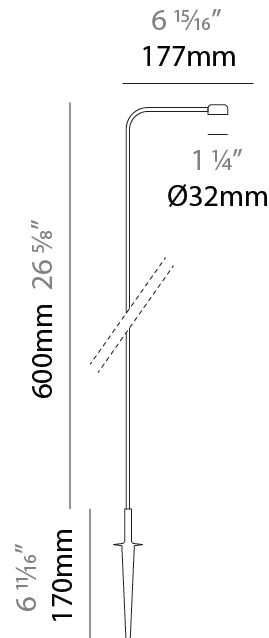

GENERAL

Series: Dot
 Brand: Platek
 Division: Exterior
 Mounting Type: Post
 Mounting Location: Above Ground
 Subcategory: Bollard - Garden

PHYSICAL

Shape: Disc
 Diameter (mm): 32
 Diameter (in): 1 ¼
 Height (mm): 600
 Height (in): 23 ⅝
 Extension (mm): 177
 Extension (in): 6 15/16
 Light Distribution: Direct
 Screws: No visible screws
 Fixture Finish: SST
 Fixture Material: Stainless Steel AISI 316L

LED

Color Temperature (°K): 2700 / 3000
 Max. Delivered Lumen (lm): 145
 Nominal Lumen (lm): 175
 CRI: >90 CRI
 Lamp Life (hrs): 60000

OPTICAL

Optic°: 120

RATINGS AND CERTIFICATIONS

Certified By: Certified for North American Standards
 IP rating: IP65
 IK Rating: IK05
 Upon Request: Higher Maximum Ambient Temperature

GENERAL

Series: Dot
 Brand: Platek
 Division: Exterior
 Mounting Type: Post
 Mounting Location: Above Ground
 Subcategory: Bollard - Garden

PHYSICAL

Shape: Disc
 Diameter (mm): 32
 Diameter (in): 1 ¼
 Height (mm): 800
 Height (in): 31 ½
 Extension (mm): 177
 Extension (in): 6 15/16
 Light Distribution: Direct
 Screws: No visible screws
 Fixture Finish: SST
 Fixture Material: Stainless Steel AISI 316L